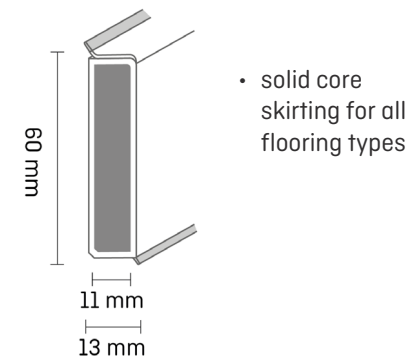

# Product information

Consisting of HDF - core, covered with the chlorine-free polyblend based on PP/TPE, with flexible edges on top and bottom

The inside and outside corners can be formed from the profile using the Doellken mirte tool (guillotine). Assembly is invisible using the Doellken hot melt adhesive.

## Technical data

1 VE = 10 x 2,5 m