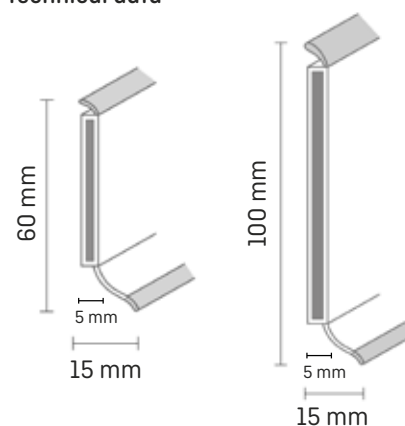

Comprising an HDF core wrapped in a chlorine-free PP/TPE based Polyblend, with flexible, soft top and bottom lip (only S 60).

The inside and outside corners may be created from the profile using the Döllken punch. Installation will be invisible with the Döllken hot melt adhesive.

Matching terminations using matched finish end caps and connectors are available as accessories.

1 sales unit = 10 pcs, available in 3 colours (white, grey, black)

Colours (Special colours possible from 500 m)

Technical data

1 pkg. = 20 x 5.15 m

1 pkg. = 20 x 2.57 m

Processing recommendations

Döllken hot melt

Döllken Mitre Tool

Adhesive Tape UZIN

Döllken Skirting scissors