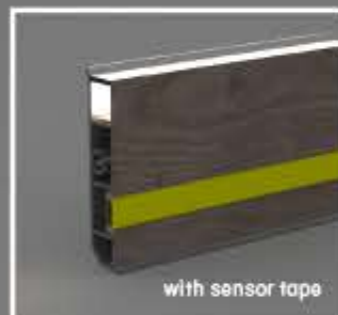

Cubu Decor

- ✓ Continuous design - including printed soft lips
- ✓ Décors match many common design coverings
- ✓ Profile ends can be formed from the profile with the Döllken skirting board punch - without additional mouldings

Cubica LS

- ✓ Integrated LED strips create unique lighting accents
- ✓ Different lighting and installation options (pre-made lengths or configurable yourself)

New products 2020

You can find more information about our new products at: www.doellken-weimar.de/produkte or request the information by email: info@doellken-profiles.com

HKP 2.0 E

- ✓ Work 30% faster
- ✓ Gentle laying and better, more even application of adhesive
- ✓ Electronic insertion of adhesive sticks with two adjustable power levels
- ✓ LED indicator

Adjustable strip cutter

- ✓ Suitable for cutting decorative strips for different Döllken profiles [marking available]
- ✓ Easy adjustment in just a few steps
- ✓ Strip width adjustable - 40 to 140 mm
- ✓ Secure fixing of the set width